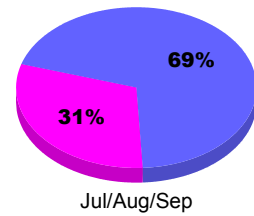

Membership Results
2010-2011

Membership
2009-2010

Month	Net Memb Goal	Actual New Memb	Actual Dropped Memb	Gain/Loss of Memb	Gain/Loss of Memb
Jul/Aug/Sep	6	4	-2	2	-2
Totals	6	4	-2	2	-2

Membership Results 2010-2011

Goal, New, Dropped, Gain/Loss

Comparison of Membership Gain/Loss

Current Year Compared to the Previous Year

Gender Comparison 2010-2011

■ Male ■ Female